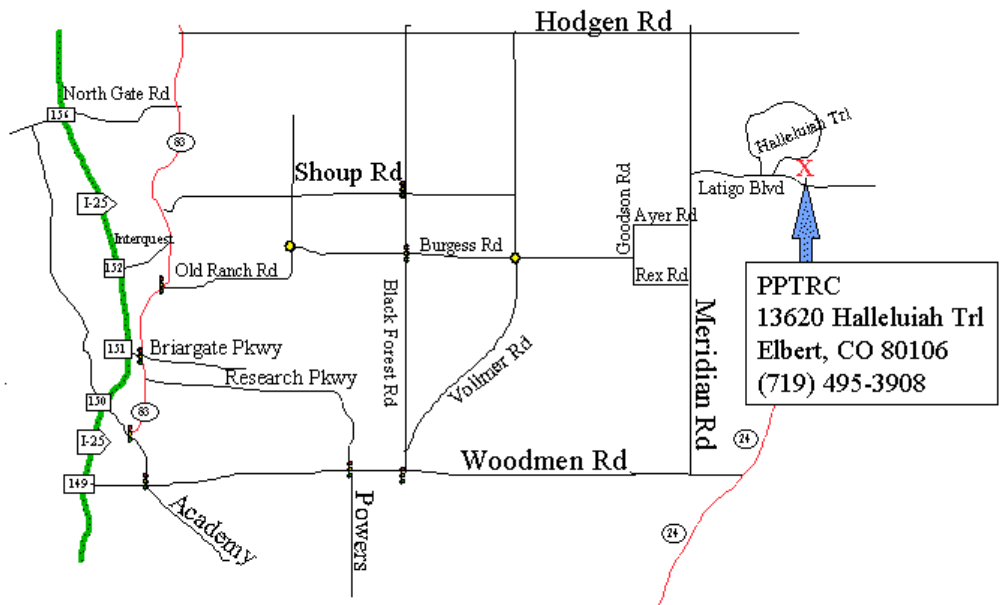

# Pikes Peak Therapeutic Riding Center Map and Location

719-495-3908

We are in northeastern El Paso County. You may also see the map on our website. [www.pptrc.org](http://www.pptrc.org), click on "Map to PPTRC". Please do not "Mapquest" us: you may be misled.

PPTRC is located at **13620 Halleluiah Trail**; Elbert, CO 80106. Don't let the Elbert address surprise you! We are still in El Paso County & serving the people in the Pikes Peak Region.

**From I-25:**

Take Woodmen Road East, drive approximately 13 miles  
Turn Left (north) on Meridian Road  
Drive approximately 5 miles  
Turn Right (east) on Latigo Blvd, see \* below

**From Black Forest:**

East on Burgess Road  
Turn left on Goodson, Right on Ayer,  
Turn Left (north) on Meridian Road  
Drive approximately ½ mile  
Turn Right (east) on Latigo Blvd, see \* below

**From Monument:**

East on Hodgen Road  
Turn Right (south) on Meridian,  
Turn Left (east) on Latigo Blvd, see \* below  
From southeast Colorado Springs:  
Highway 24 East to Woodmen  
Left on Woodmen  
Turn right (north) on Meridian  
Drive approximately 5 miles  
Turn Right (east) on Latigo Blvd, see \* below